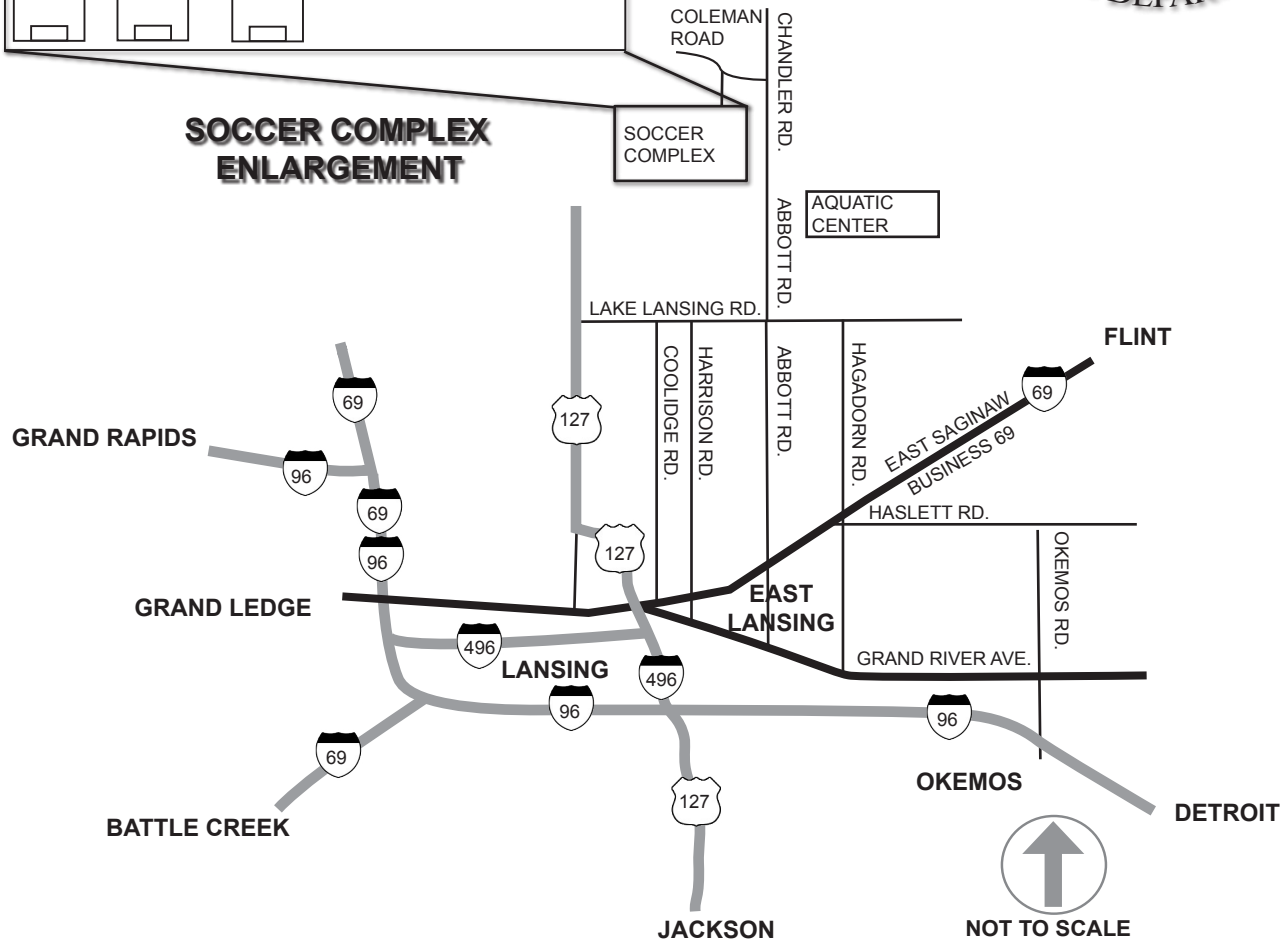

# CITY OF EAST LANSING SOCCER COMPLEX

## SOCCER COMPLEX ENLARGEMENT

### Directions to Soccer Complex - North & South from US-127

- From US-127 take the Lake Lansing Road Exit.
- Go east on Lake Lansing Road for approximately 1.3 miles.  
(Cross Coolidge and Harrison Road before coming to Abbott).
- Turn north (left) on Abbott Road and travel approximately  $\frac{3}{4}$  of a mile.
- Turn west (left) on Coleman Road, travel .3 miles.
- Soccer Complex entrance is on the left.